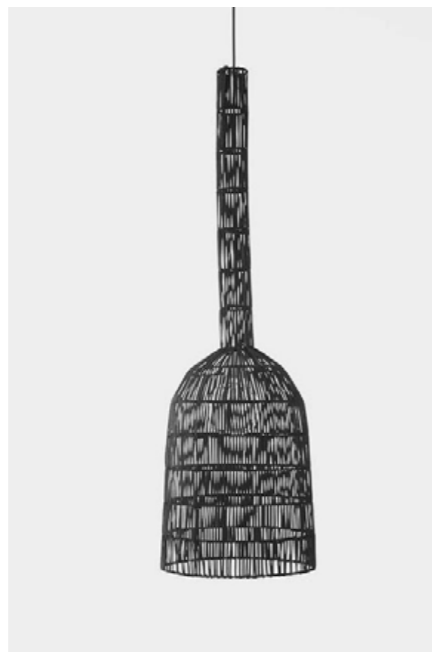

# Ay illuminate<sup>®</sup>

CATALOGUE 2026

CONTEMPORARY DESIGNS MADE FROM NATURAL MATERIALS, LOCALLY CRAFTED

press here for quick links

## Contents

- BAO LOW ..... 4
- BAO HIGH ..... 7
- PEBBLE SAND ..... 8
- PEBBLE ..... 11
- TOPI ..... 12
- FIGO ..... 15
- CLOUD - SHORT ..... 16
- CLOUD - LONG ..... 17
- PEBBLE WALL WHITE ..... 18
- HOZUKI INDIGO ..... 20
- HOZUKI ..... 23
- KORO ..... 24
- HYO ..... 27
- BLACK BIRD'S NEST ..... 28
- Z5 & Z11 BLACK BIRD'S NEST ..... 31
- DOPPIO GRID ..... 32
- PICKLE ..... 35
- THIN WOOD ..... 36
- M-SERIES ..... 39
- RATTAN ..... 40
- BURI ..... 43
- NAMA ..... 44
- PLUM ..... 47
- UMUT ..... 48
- MAY ..... 51
- TWIGGY ..... 52
- Z1 - BLACK FRAME ..... 55
- Z5 - BLACK FRAME ..... 56
- Z11 - BLACK FRAME ..... 59
- Z2 - BLONDE FRAME ..... 60
- Z22 - BLONDE FRAME ..... 63
- WALL M30 ..... 64
- ELLY A WALL LAMP ..... 67

CLOUD - LONG

PEBBLE WALL WHITE

---

HOZUKI INDIGO