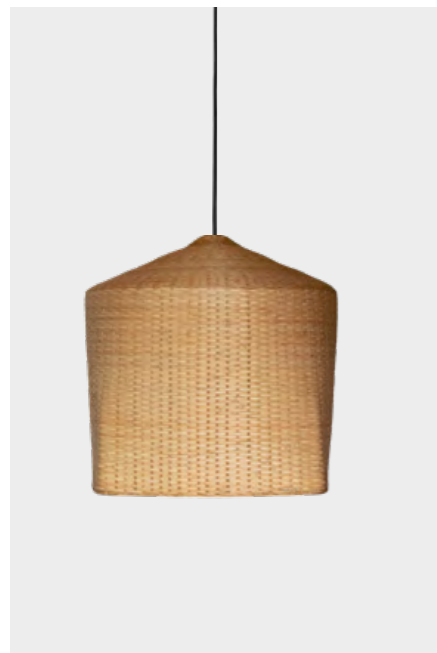

# Ay illuminate<sup>®</sup>

CATALOGUE 2026

CONTEMPORARY DESIGNS MADE FROM NATURAL MATERIALS, LOCALLY CRAFTED

press here for quick links

## Contents

- BAO LOW ..... 4
- BAO HIGH ..... 7
- PEBBLE SAND ..... 8
- PEBBLE ..... 11
- TOPI ..... 12
- FIGO ..... 15
- CLOUD - SHORT ..... 16
- CLOUD - LONG ..... 17
- PEBBLE WALL WHITE ..... 18
- HOZUKI INDIGO ..... 20
- HOZUKI ..... 23
- KORO ..... 24
- HYO ..... 27
- BLACK BIRD'S NEST ..... 28
- Z5 & Z11 BLACK BIRD'S NEST ..... 31
- DOPPIO GRID ..... 32
- PICKLE ..... 35
- THIN WOOD ..... 36
- M-SERIES ..... 39
- RATTAN ..... 40
- BURI ..... 43
- NAMA ..... 44
- PLUM ..... 47
- UMUT ..... 48
- MAY ..... 51
- TWIGGY ..... 52
- Z1 - BLACK FRAME ..... 55
- Z5 - BLACK FRAME ..... 56
- Z11 - BLACK FRAME ..... 59
- Z2 - BLONDE FRAME ..... 60
- Z22 - BLONDE FRAME ..... 63
- WALL M30 ..... 64
- ELLY A WALL LAMP ..... 67

CLOUD - LONG

PEBBLE WALL WHITE

---

HOZUKI INDIGO