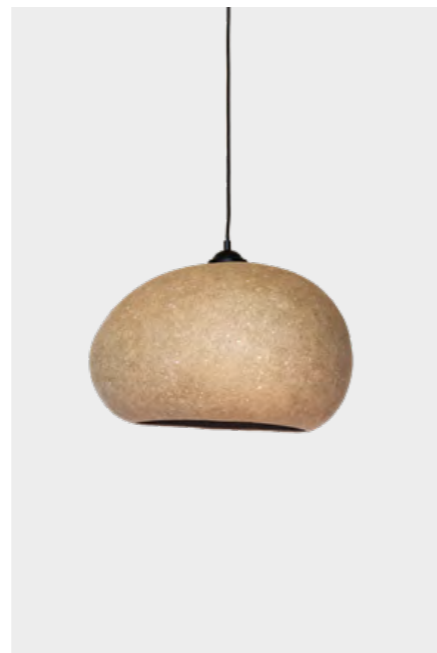

# Ay illuminate<sup>®</sup>

CATALOGUE 2026

CONTEMPORARY DESIGNS MADE FROM NATURAL MATERIALS, LOCALLY CRAFTED

press here for quick links

## Contents

- BAO LOW ..... 4
- BAO HIGH ..... 7
- PEBBLE SAND ..... 8
- PEBBLE ..... 11
- TOPI ..... 12
- FIGO ..... 15
- CLOUD - SHORT ..... 16
- CLOUD - LONG ..... 17
- PEBBLE WALL WHITE ..... 18
- HOZUKI INDIGO ..... 20
- HOZUKI ..... 23
- KORO ..... 24
- HYO ..... 27
- BLACK BIRD'S NEST ..... 28
- Z5 & Z11 BLACK BIRD'S NEST ..... 31
- DOPPIO GRID ..... 32
- PICKLE ..... 35
- THIN WOOD ..... 36
- M-SERIES ..... 39
- RATTAN ..... 40
- BURI ..... 43
- NAMA ..... 44
- PLUM ..... 47
- UMUT ..... 48
- MAY ..... 51
- TWIGGY ..... 52
- Z1 - BLACK FRAME ..... 55
- Z5 - BLACK FRAME ..... 56
- Z11 - BLACK FRAME ..... 59
- Z2 - BLONDE FRAME ..... 60
- Z22 - BLONDE FRAME ..... 63
- WALL M30 ..... 64
- ELLY A WALL LAMP ..... 67

CLOUD - LONG

PEBBLE WALL WHITE

---

HOZUKI INDIGO