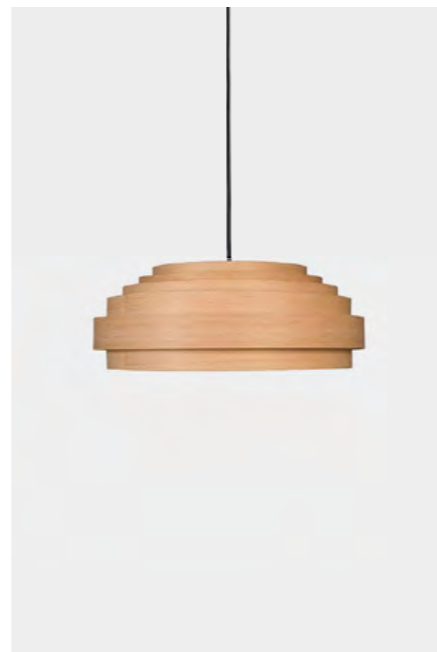

# Ay illuminate<sup>®</sup>

CATALOGUE 2026

CONTEMPORARY DESIGNS MADE FROM NATURAL MATERIALS, LOCALLY CRAFTED

press here for quick links

## Contents

- BAO LOW ..... 4
- BAO HIGH ..... 7
- PEBBLE SAND ..... 8
- PEBBLE ..... 11
- TOPI ..... 12
- FIGO ..... 15
- CLOUD - SHORT ..... 16
- CLOUD - LONG ..... 17
- PEBBLE WALL WHITE ..... 18
- HOZUKI INDIGO ..... 20
- HOZUKI ..... 23
- KORO ..... 24
- HYO ..... 27
- BLACK BIRD'S NEST ..... 28
- Z5 & Z11 BLACK BIRD'S NEST ..... 31
- DOPPIO GRID ..... 32
- PICKLE ..... 35
- THIN WOOD ..... 36
- M-SERIES ..... 39
- RATTAN ..... 40
- BURI ..... 43
- NAMA ..... 44
- PLUM ..... 47
- UMUT ..... 48
- MAY ..... 51
- TWIGGY ..... 52
- Z1 - BLACK FRAME ..... 55
- Z5 - BLACK FRAME ..... 56
- Z11 - BLACK FRAME ..... 59
- Z2 - BLONDE FRAME ..... 60
- Z22 - BLONDE FRAME ..... 63
- WALL M30 ..... 64
- ELLY A WALL LAMP ..... 67

CLOUD - LONG

PEBBLE WALL WHITE

---

HOZUKI INDIGO